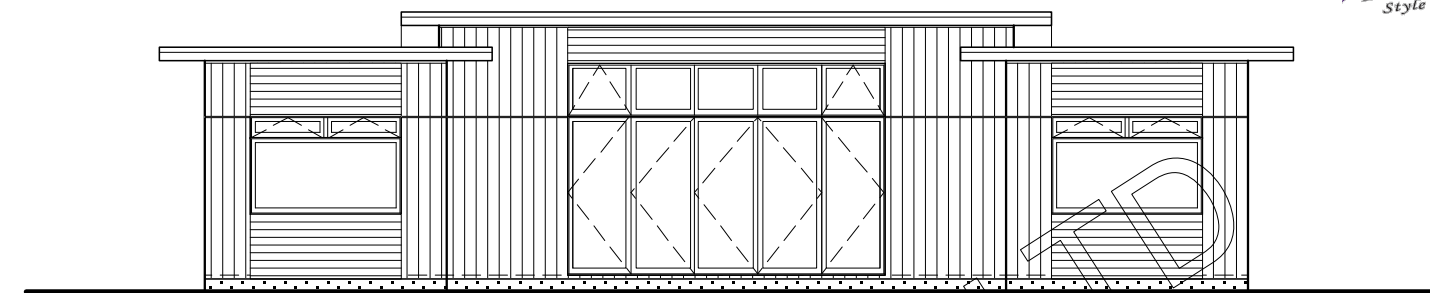

13800

Reference Floorplan
scale 1:100

Floor area = 84.8m²

Elevation 0 - 1
scale 1:100

Elevation 0 - 2
scale 1:100

Elevation 0 - 3
scale 1:100

Elevation 0 - 4
scale 1:100

COPYRIGHT OF STYLISH HOMES LTD