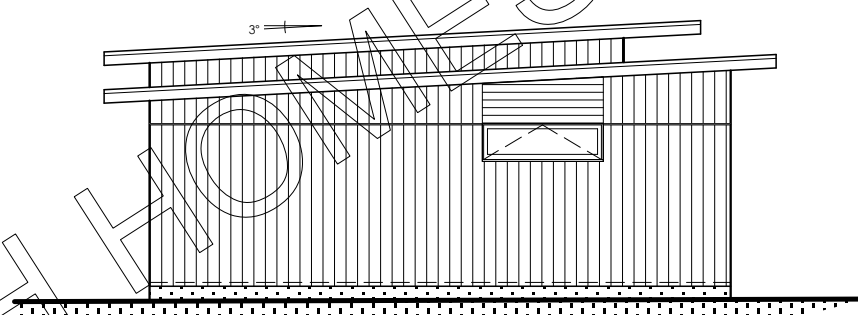

13800

Reference Floorplan
scale 1:100

Floor area = 84.8m²

Elevation 0 - 1
scale 1:100

Elevation 0 - 2
scale 1:100

Elevation 0 - 3
scale 1:100

Elevation 0 - 4
scale 1:100

COPYRIGHT OF STYLISH HOMES LTD