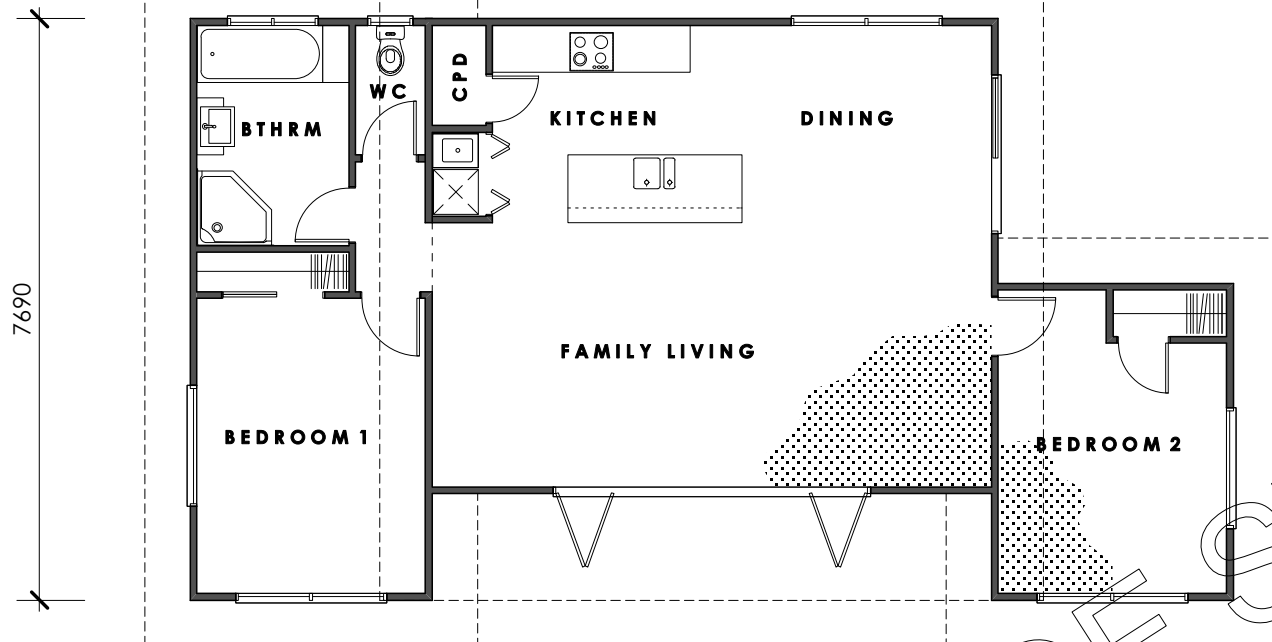

13800

Reference Floorplan
scale 1:100

Floor area = 84.8m²

Elevation 0 - 1
scale 1:100

Elevation 0 - 2
scale 1:100

Elevation 0 - 3
scale 1:100

Elevation 0 - 4
scale 1:100

COPYRIGHT OF STYLISH HOMES LTD