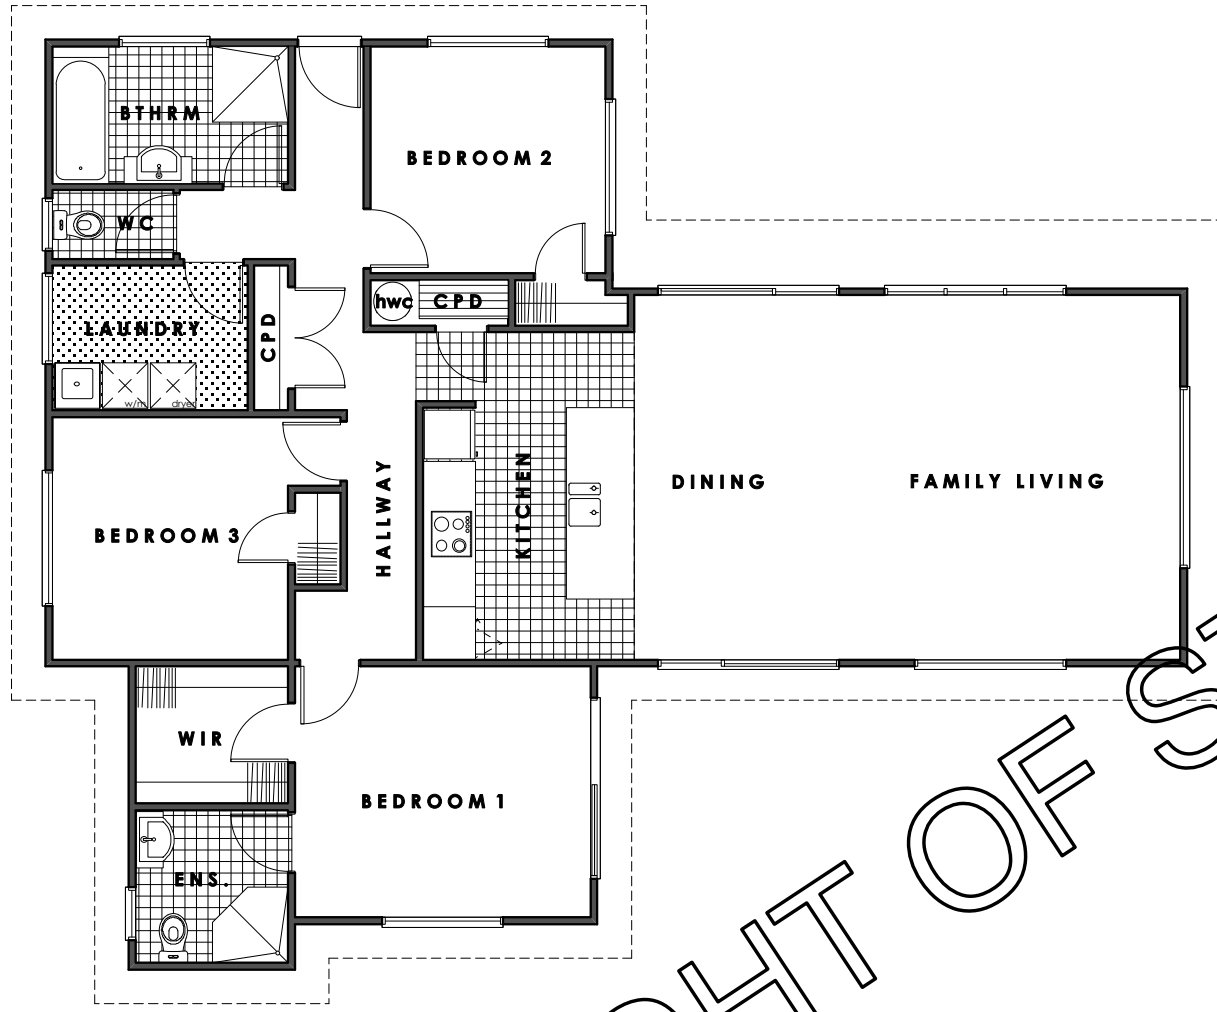

15100

12300

Reference Floorplan
scale 1:100
Floor area = 122m²

Elevation 0 - 1
scale 1:100

Elevation 0 - 2
scale 1:100

Elevation 0 - 3
scale 1:100

Elevation 0 - 4
scale 1:100

COPYRIGHT OF STYLISH HOMES LTD