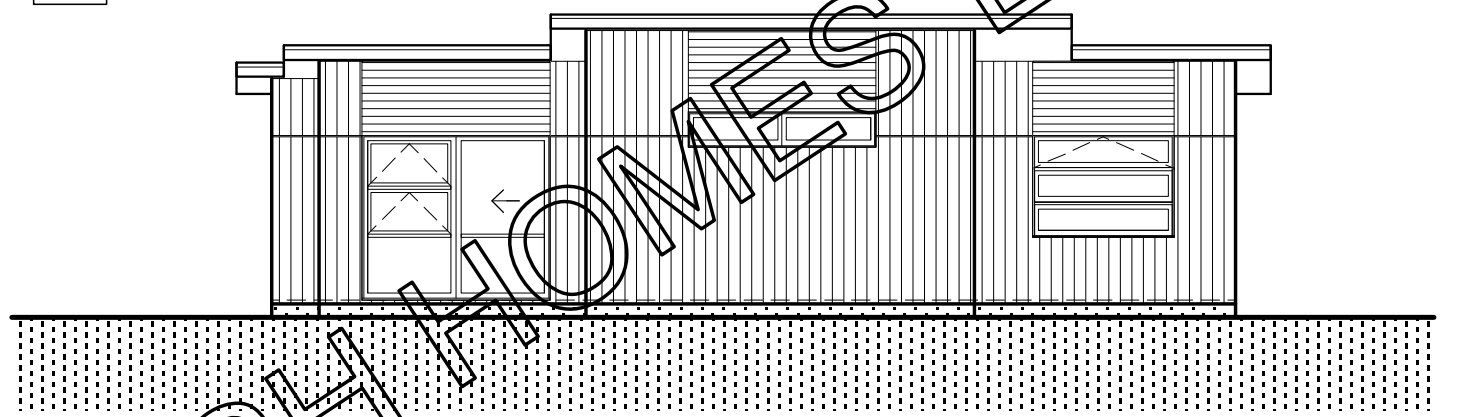

15100

12300

Reference Floorplan
scale 1:100
Floor area = 122m²

Elevation 0 - 1
scale 1:100

Elevation 0 - 2
scale 1:100

Elevation 0 - 3
scale 1:100

Elevation 0 - 4
scale 1:100

COPYRIGHT OF STYLISH HOMES LTD