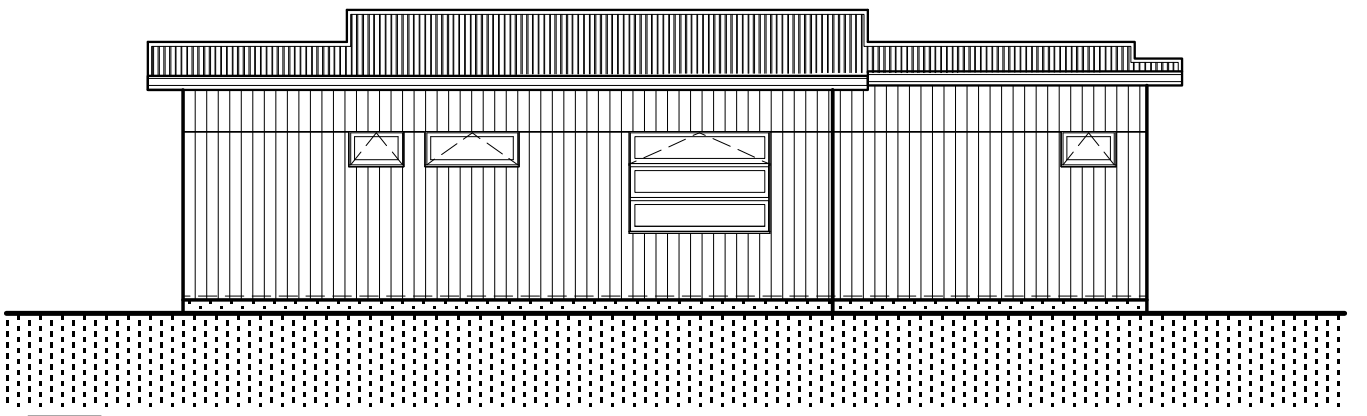

15100

12300

Reference Floorplan
scale 1:100
Floor area = 122m²

Elevation 0 - 1
scale 1:100

Elevation 0 - 2
scale 1:100

Elevation 0 - 3
scale 1:100

Elevation 0 - 4
scale 1:100

COPYRIGHT OF STYLISH HOMES LTD