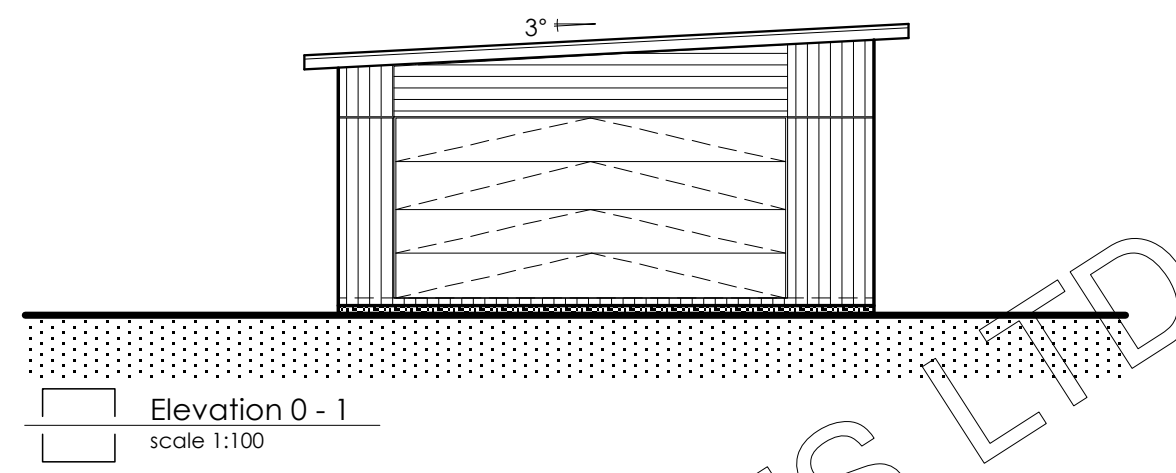

Reference Floorplan
scale 1:100
Floor area = 67.3m²

COPYRIGHT OF STYLISH HOMES LTD