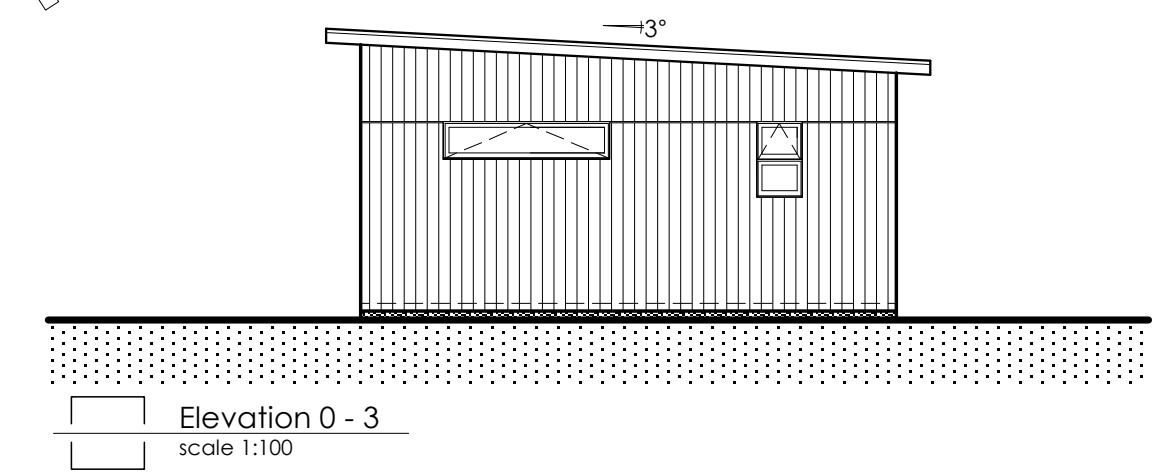

Reference Floorplan
scale 1:100
Floor area = 67.3m²

COPYRIGHT OF STYLISH HOMES LTD